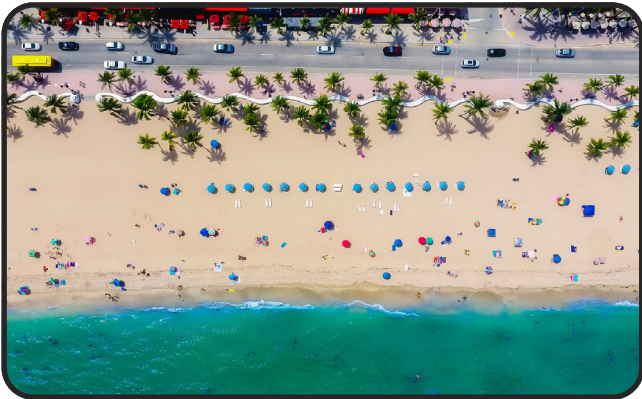

Bird's Eye View Matching

Cut out the photographs of locations around the world and stick them next to the matching bird's-eye views.

Bird's Eye View Matching

Lombard Street, San Francisco

Fort Lauderdale, Florida

Eiffel Tower, France

Selimiye Mosque, Türkiye

Neuschwanstein Castle, Germany

Night Market, Bangkok

Kuthodaw Pagoda, Myanmar

The Pyramids of Giza, Egypt

Bird's Eye View Matching Answers

Bird's Eye View Matching Answers